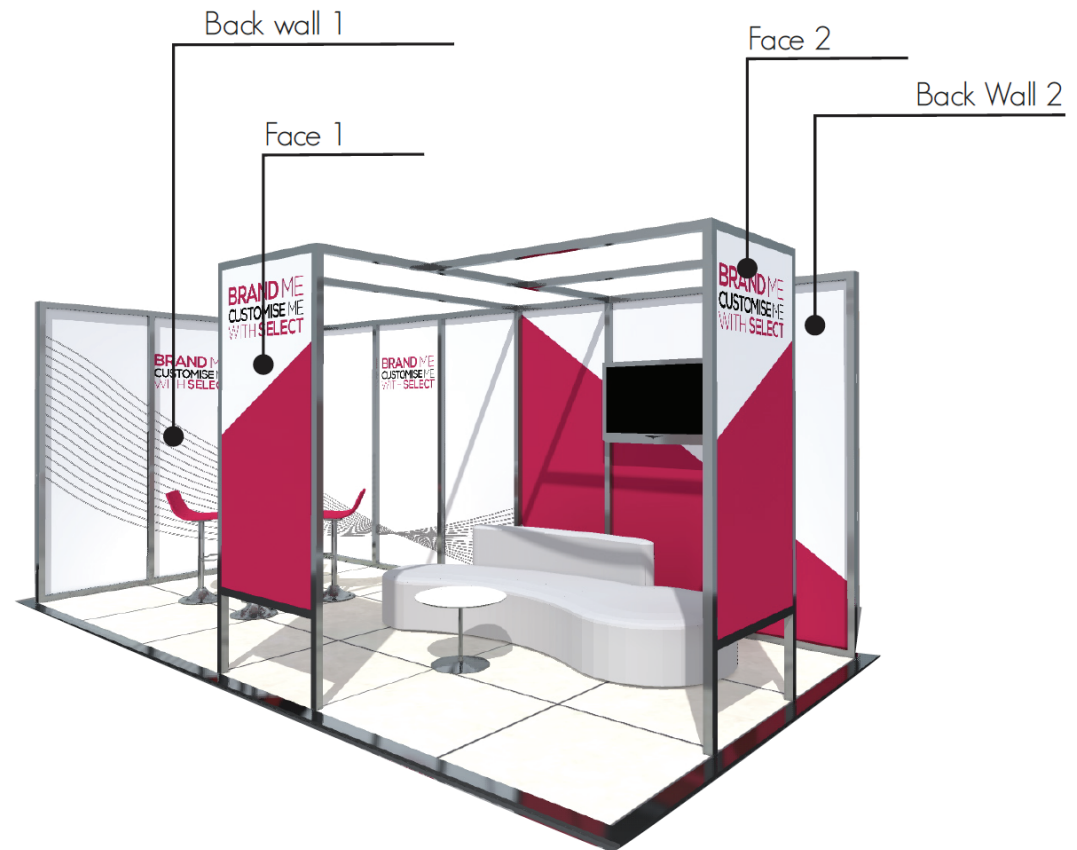

# 3x6 The Hibiscus Stand

When setting up artwork please take note of the following:

- Always supply the artwork as one complete file
- Image resolution is 300dpi or higher
- CMYK colour mode
- Artboard to the correct measurements
- Overprint Preview always turned on
- No bleed required

## The Hibiscus Stand Measurement

Do not use text or logo in this area