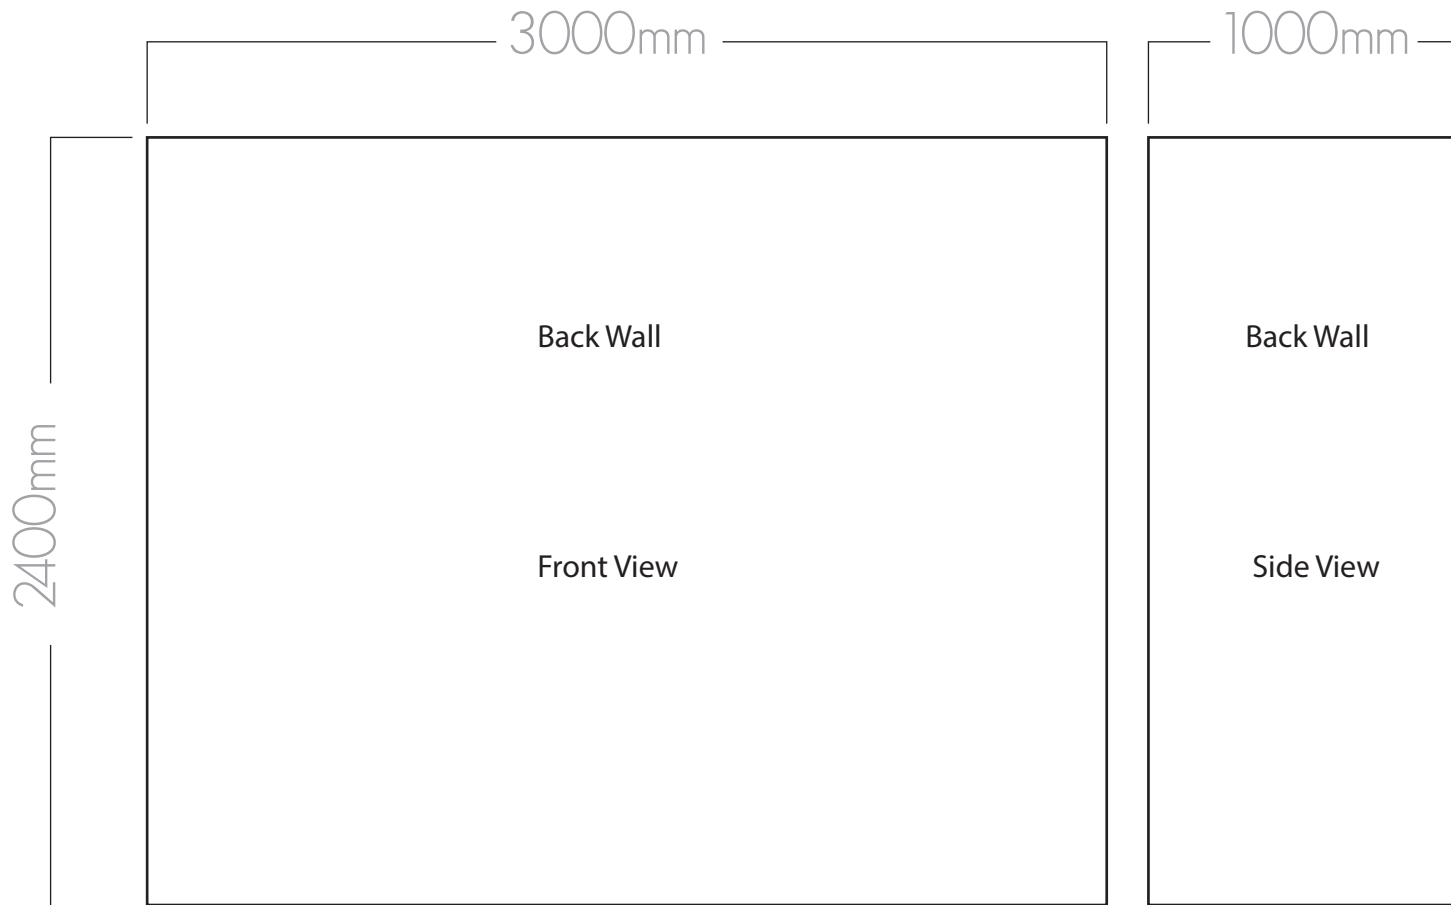

3x6 The Block Stand

When setting up artwork please take note of the following:

- Always supply the artwork as one complete file
- Image resolution is 300dpi or higher
- CMYK colour mode
- Artboard to the correct measurements
- Overprint Preview always turned on
- No bleed required

The Block Stand Measurement

Do not use text or
logo in this area