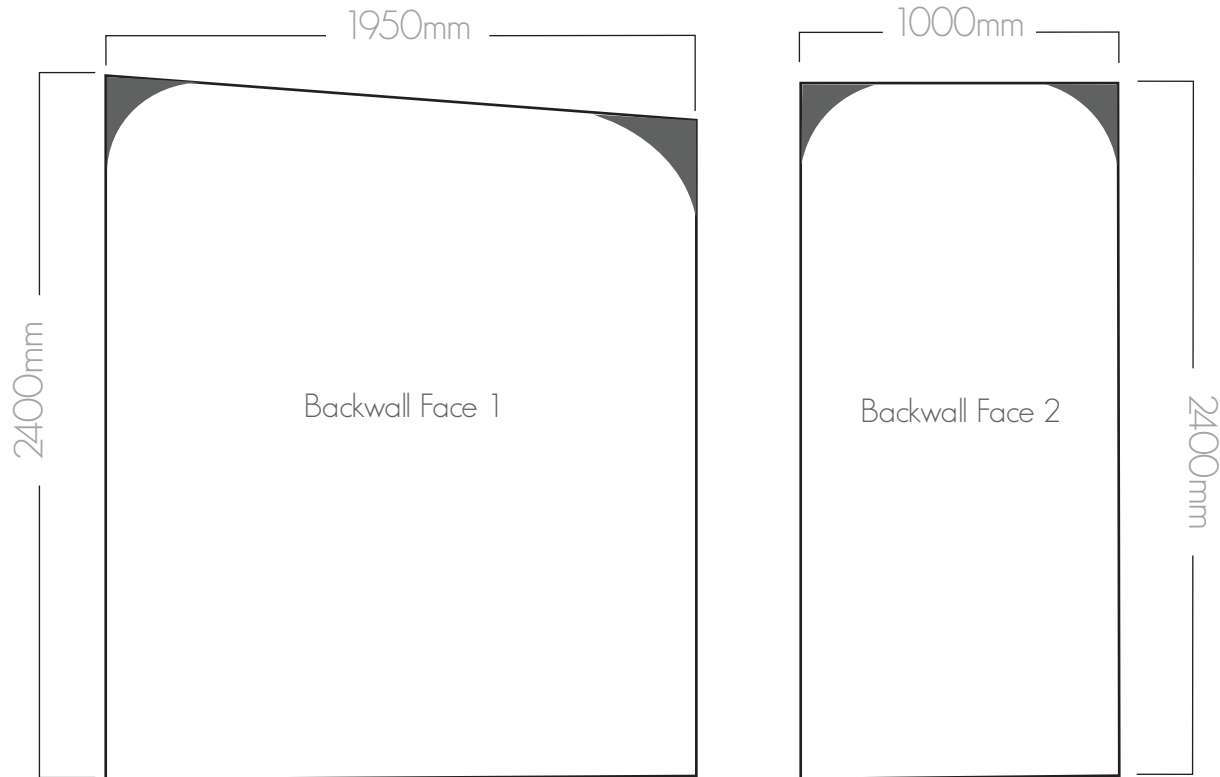

Package Three

Product Code: 108-C 4 A 2

When setting up artwork please take note of the following:

- Always supply the artwork as one complete file
- Image resolution is 300dpi or higher
- CMYK colour mode
- Artboard to the correct measurements
- Overprint Preview always turned on
- No bleed required

Package Four
Product Code: 108-C4A2

Do not use
text or logo in this area