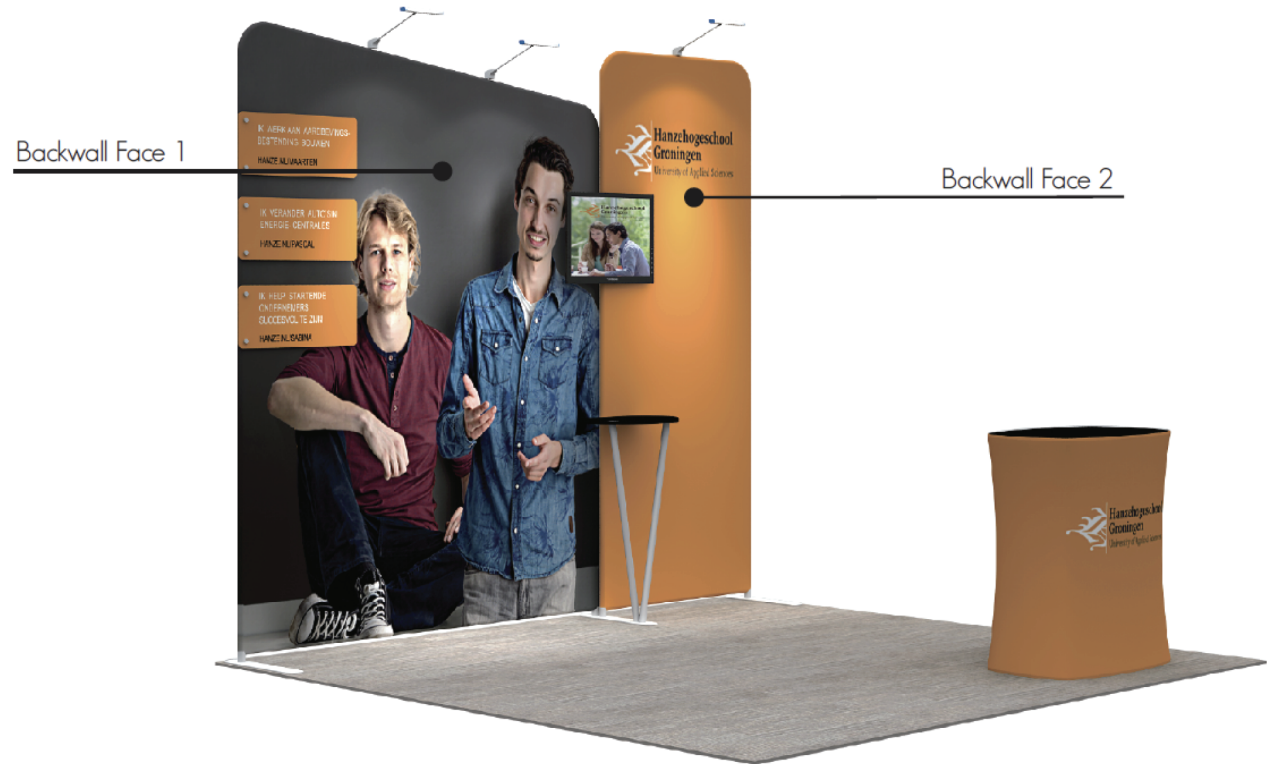

Package Three

Product Code: 108-C 4 A 2

When setting up artwork please take note of the following:

- Always supply the artwork as one complete file
- Image resolution is 300dpi or higher
- CMYK colour mode
- Artboard to the correct measurements
- Overprint Preview always turned on
- No bleed required

Package Four
Product Code: 108-C4A2

Do not use
text or logo in this area