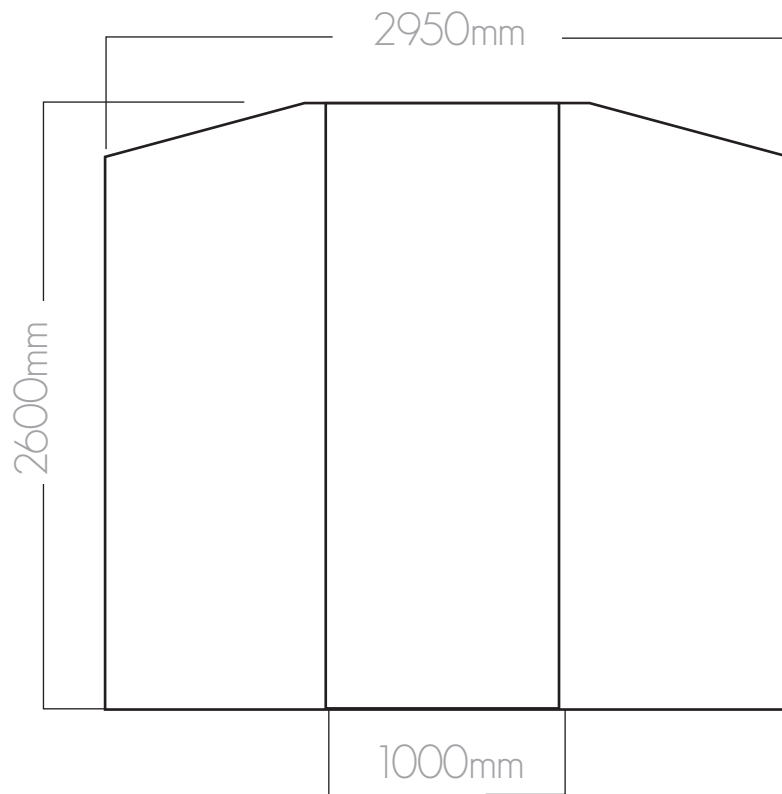

3x3 The Slimline Stand

When setting up artwork please take note of the following:

- Always supply the artwork as one complete file
- Image resolution is 300dpi or higher
- CMYK colour mode
- Artboard to the correct measurements
- Overprint Preview always turned on
- No bleed required

The Grand Stand Measurement

Do not use text or
logo in this area